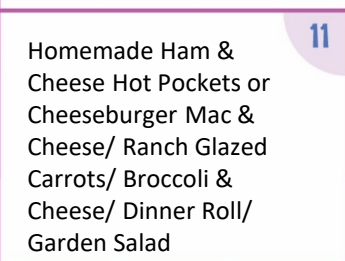

Menu Subject to Change

Assorted Flavored Milk & Fresh Fruit Served Daily.

3

4

5

6

7

10